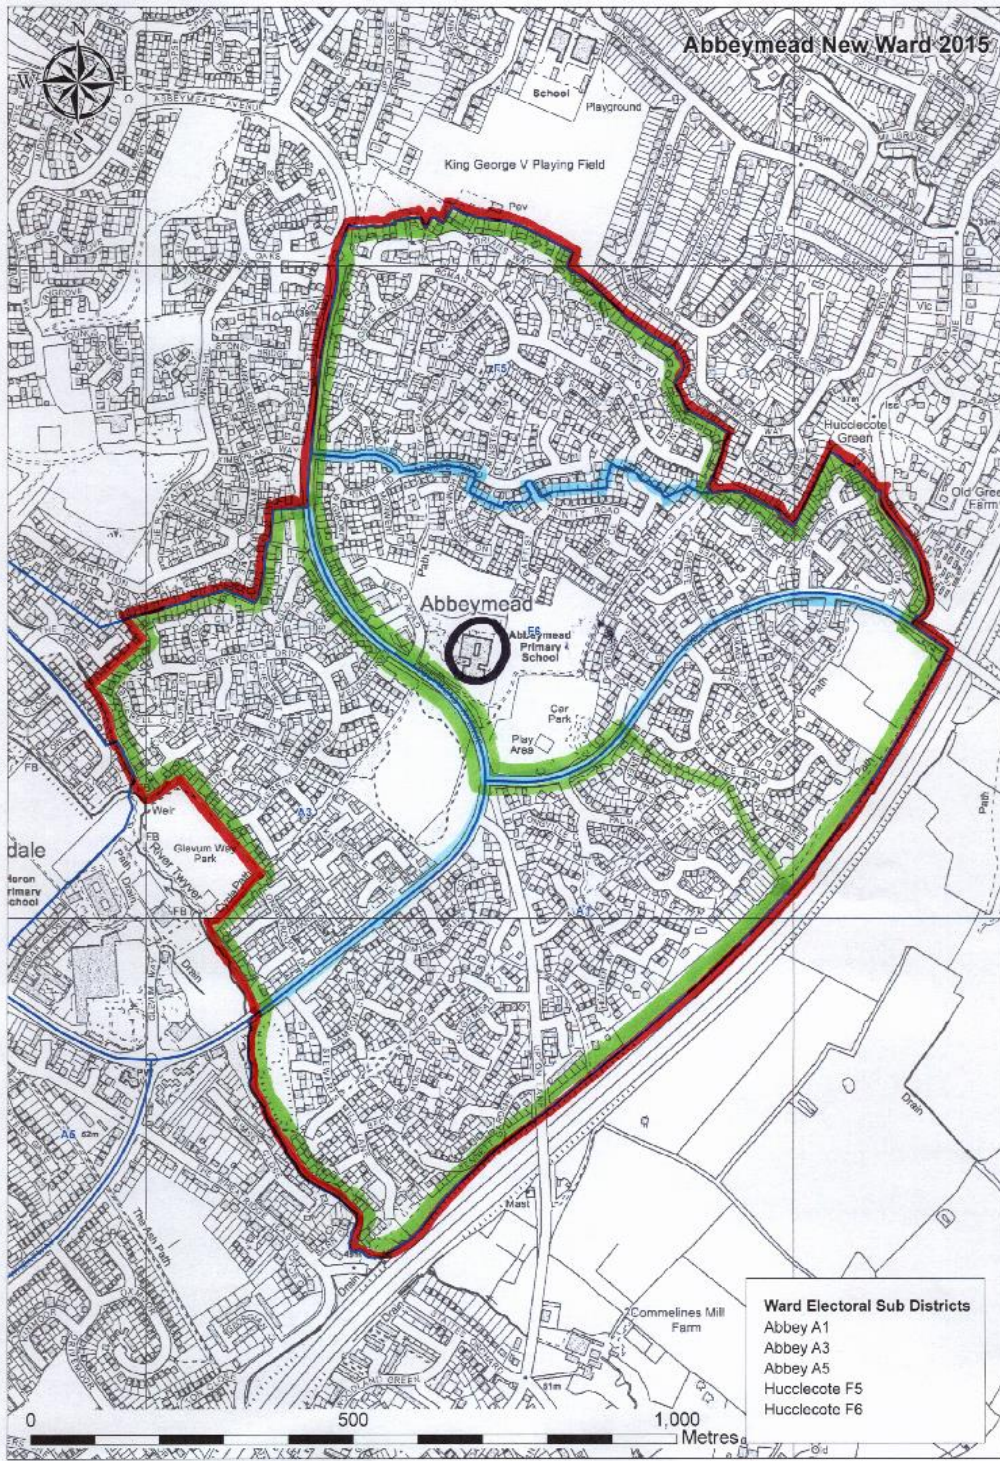

Abbeymead New Ward 2015

1. **Ward Electoral Sub Districts**
2. Abbey A1
   - Abbey A3
   - Abbey A5
   - Hucclecote F5
   - Hucclecote F6