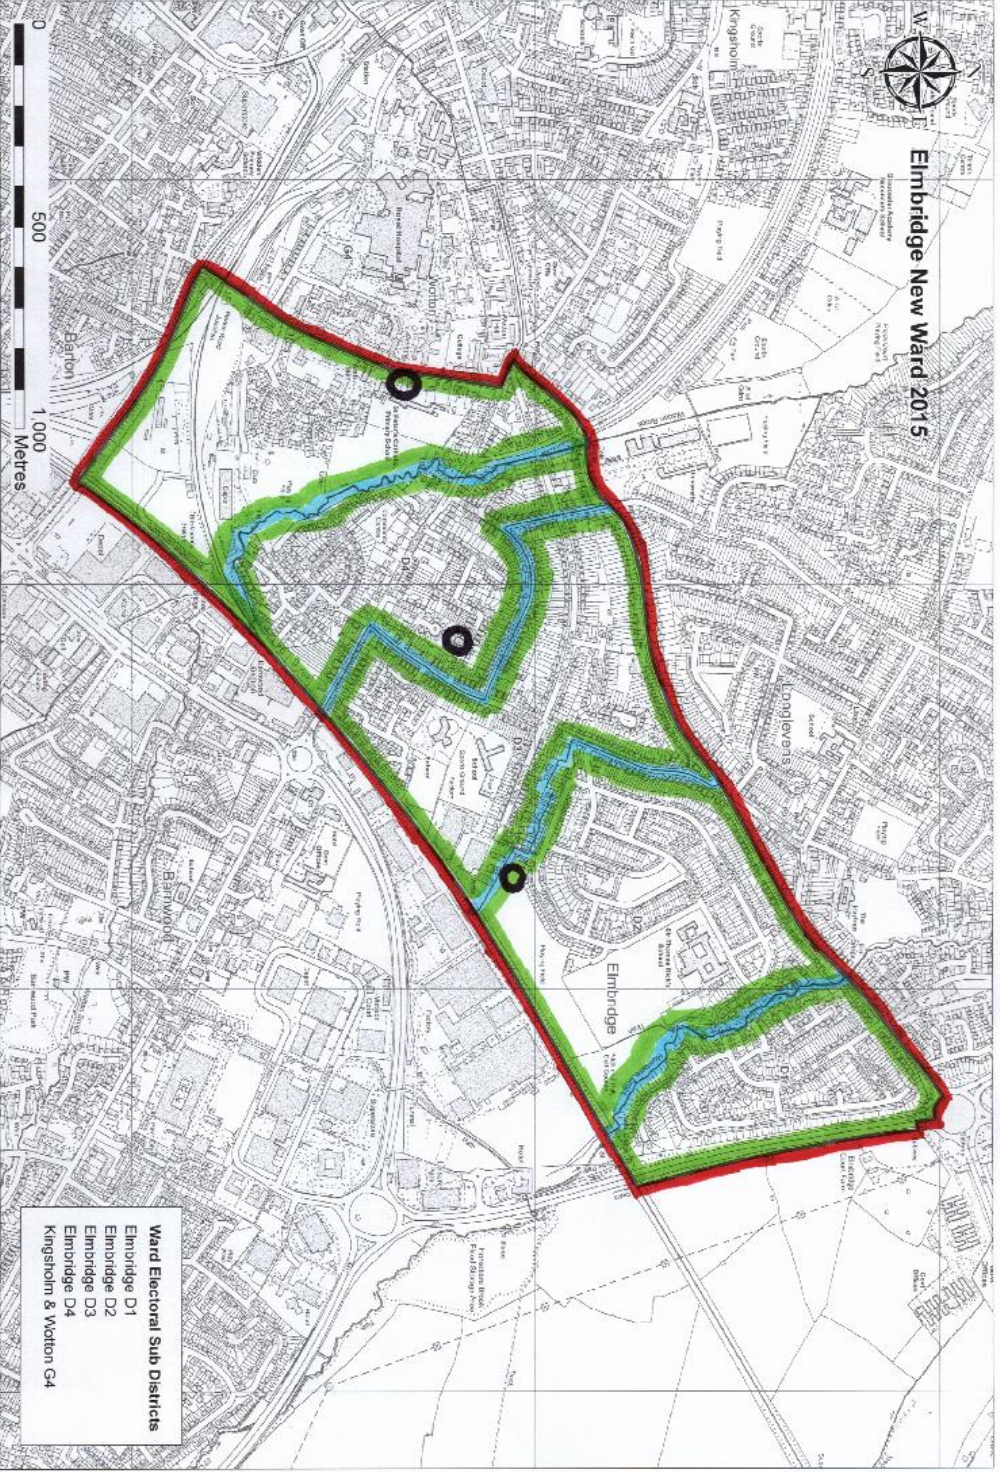

Elmbridge New Ward 2015

1. **Ward Electoral Sub Districts**
2. Elmbridge D1
   - Elmbridge D2
   - Elmbridge D3
   - Elmbridge D4
   - Kingstown & Walton G4