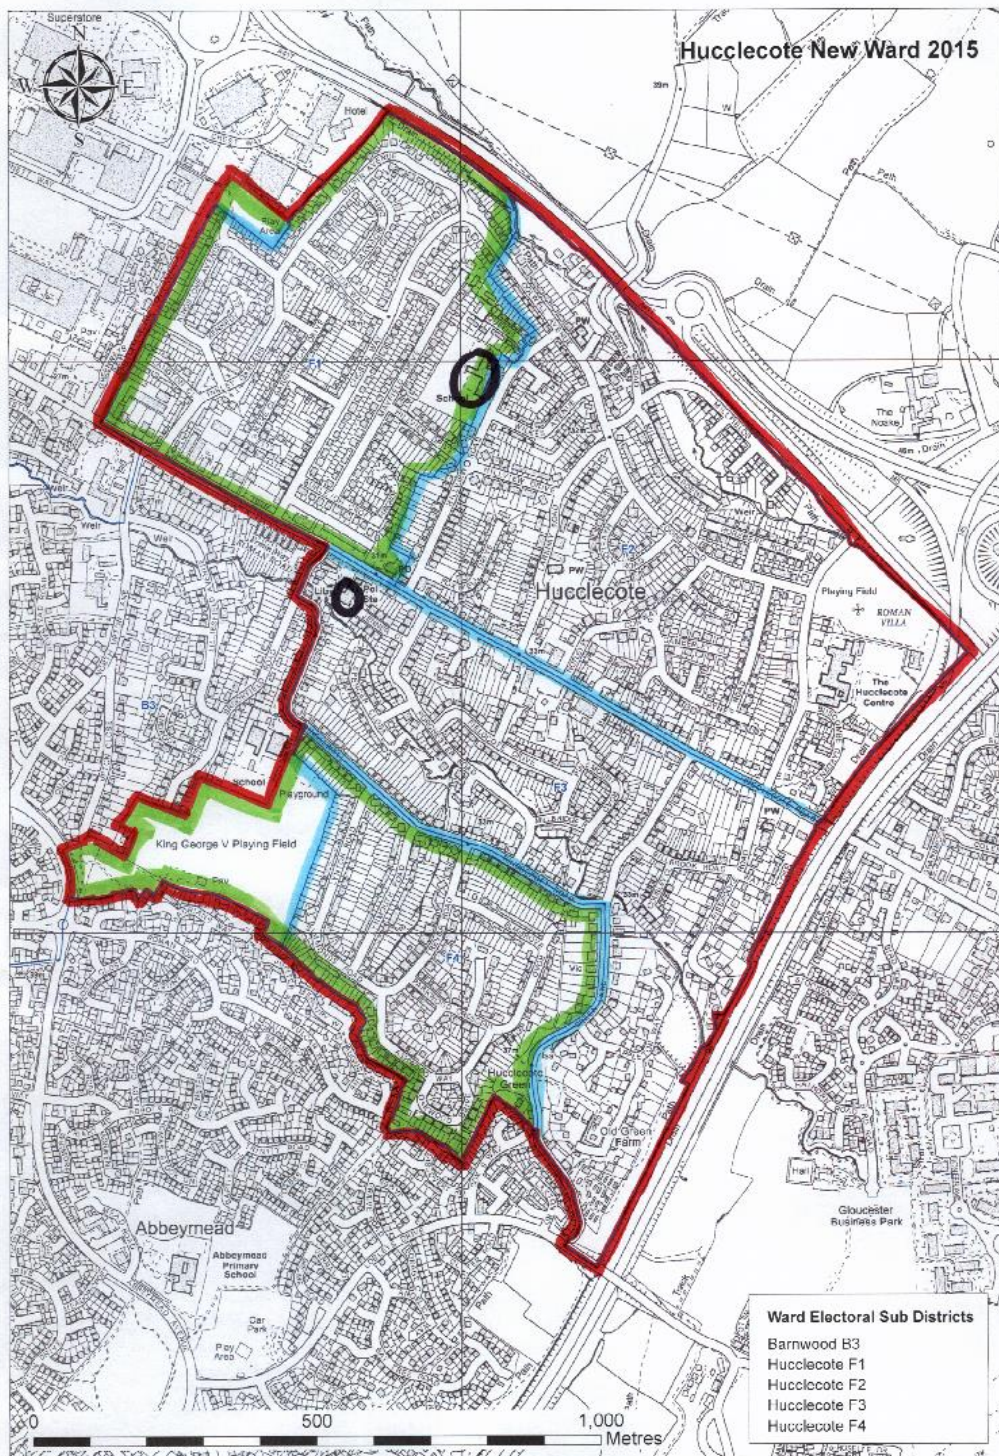

Hucclecote New Ward 2015