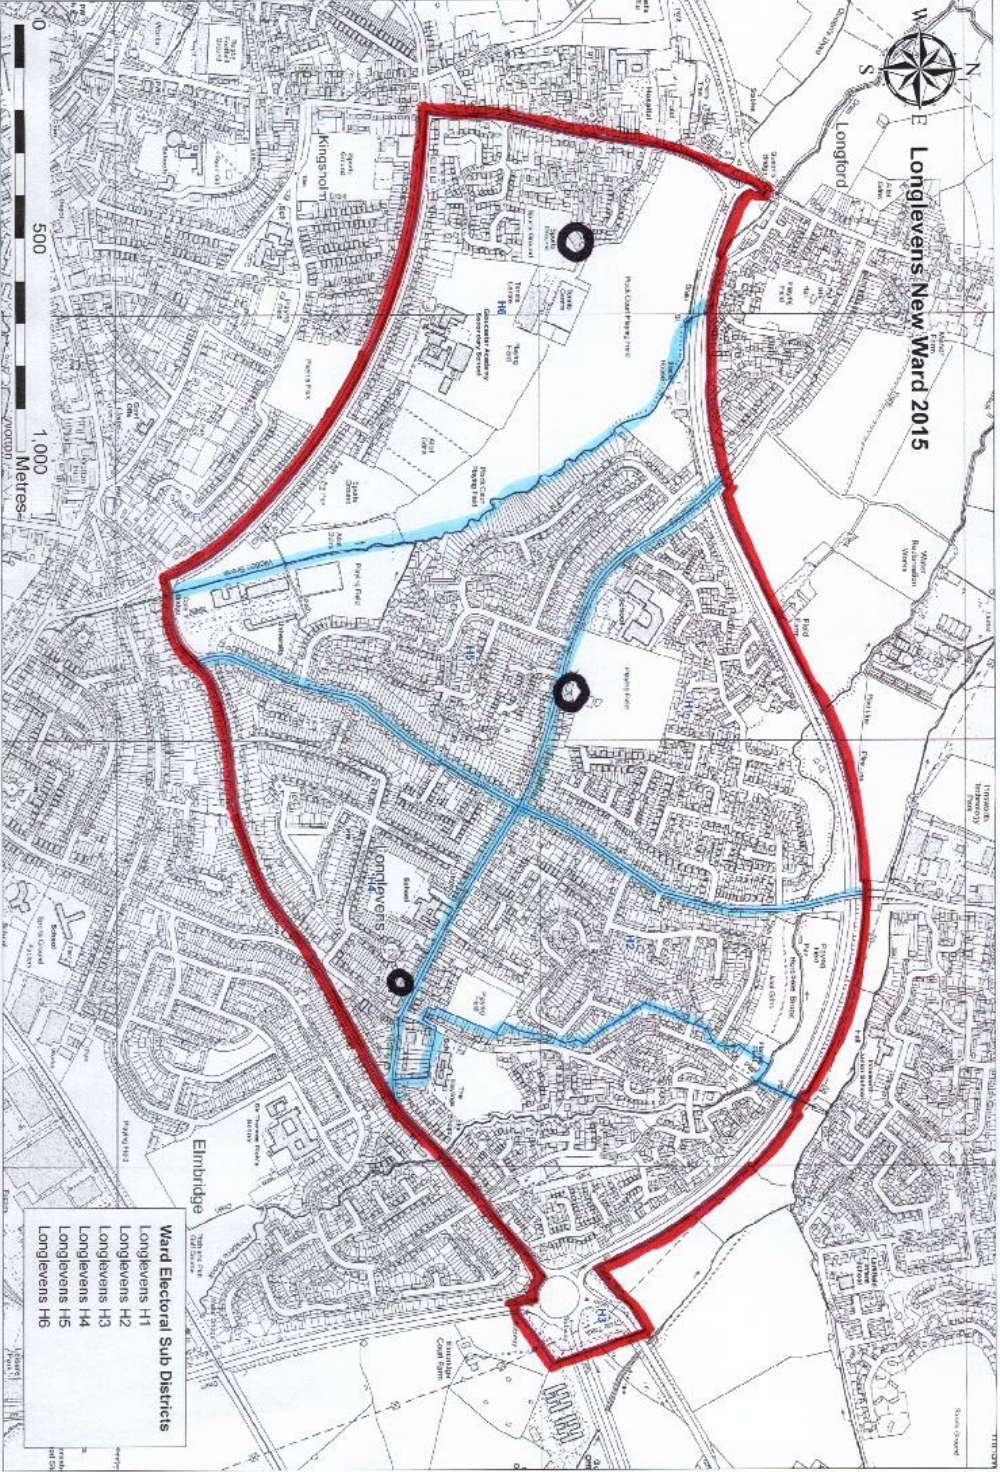

Longlevens New Ward 2015

1. **Ward Electoral Sub Districts**
2. Longlevens H1
   - Longlevens H2
   - Longlevens H3
   - Longlevens H4
   - Longlevens H5
   - Longlevens H6