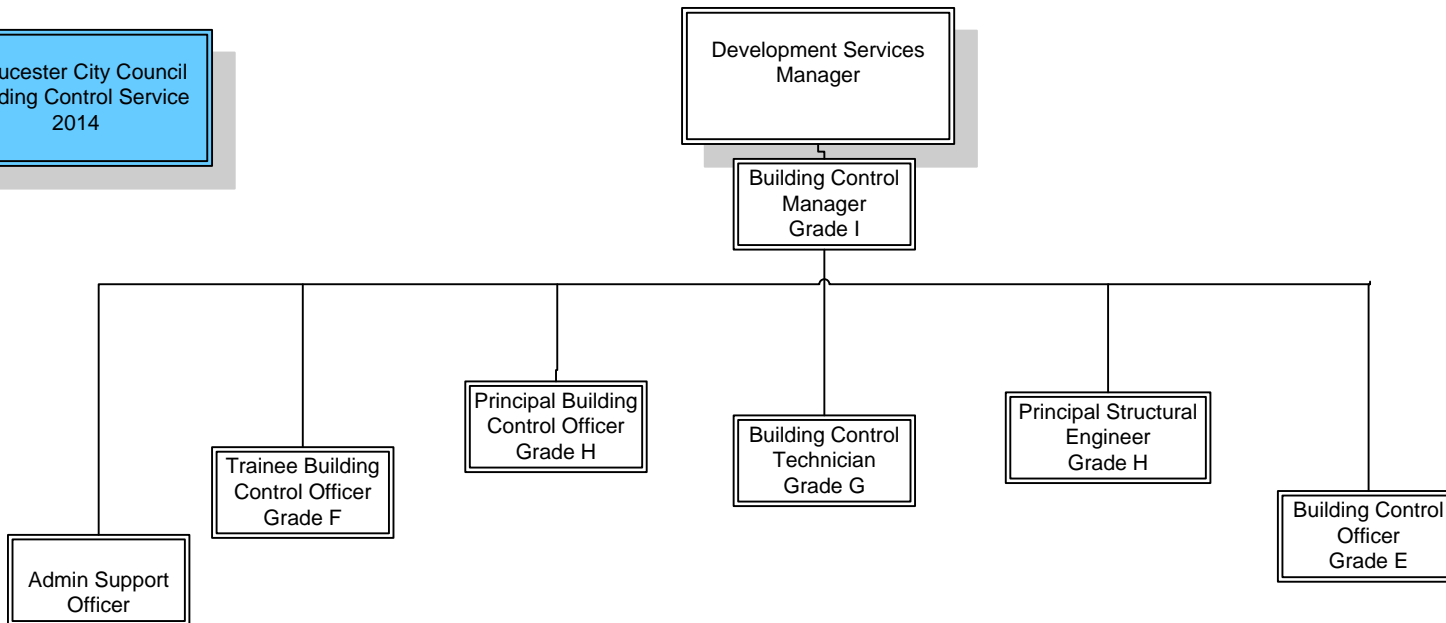

Gloucester City Council
Building Control Service
2014

Stroud District Council
Building Control Service
2014