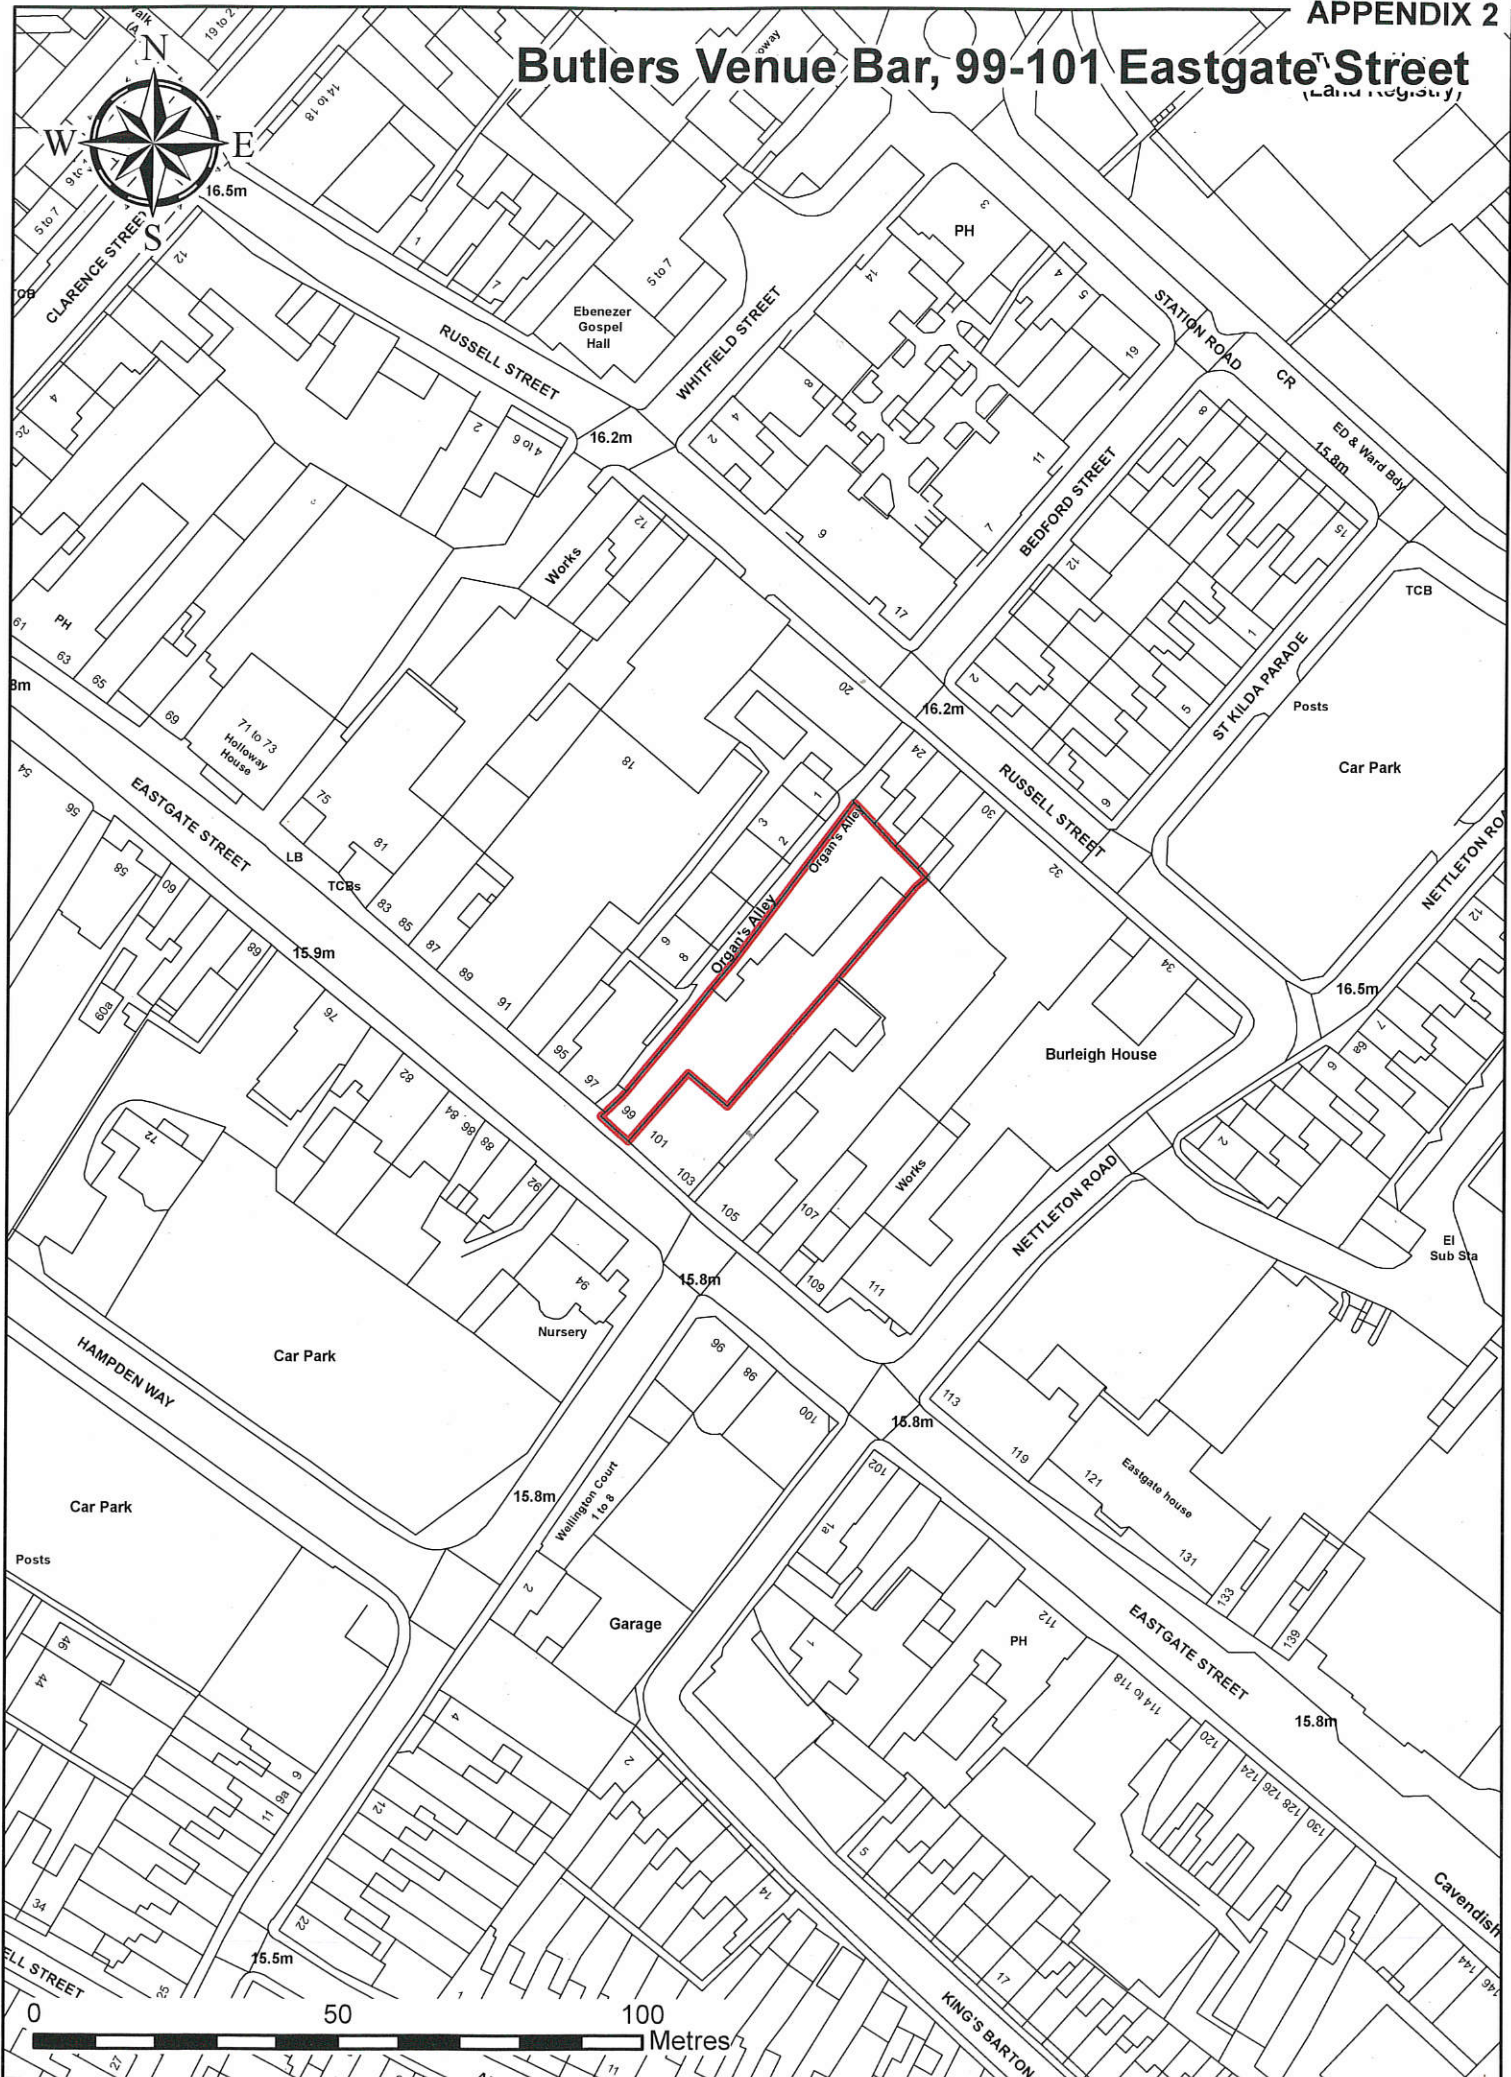

Butlers Venue Bar, 99-101 Eastgate Street

(Land Registry)

This map is reproduced from Ordnance Survey material with the permission of Ordnance Survey on behalf of the Controller of Her Majesty's Stationery Office © Crown copyright. Unauthorized reproduction infringes Crown copyright and may lead to prosecution or civil proceedings. Licence no 100019169. 2016.