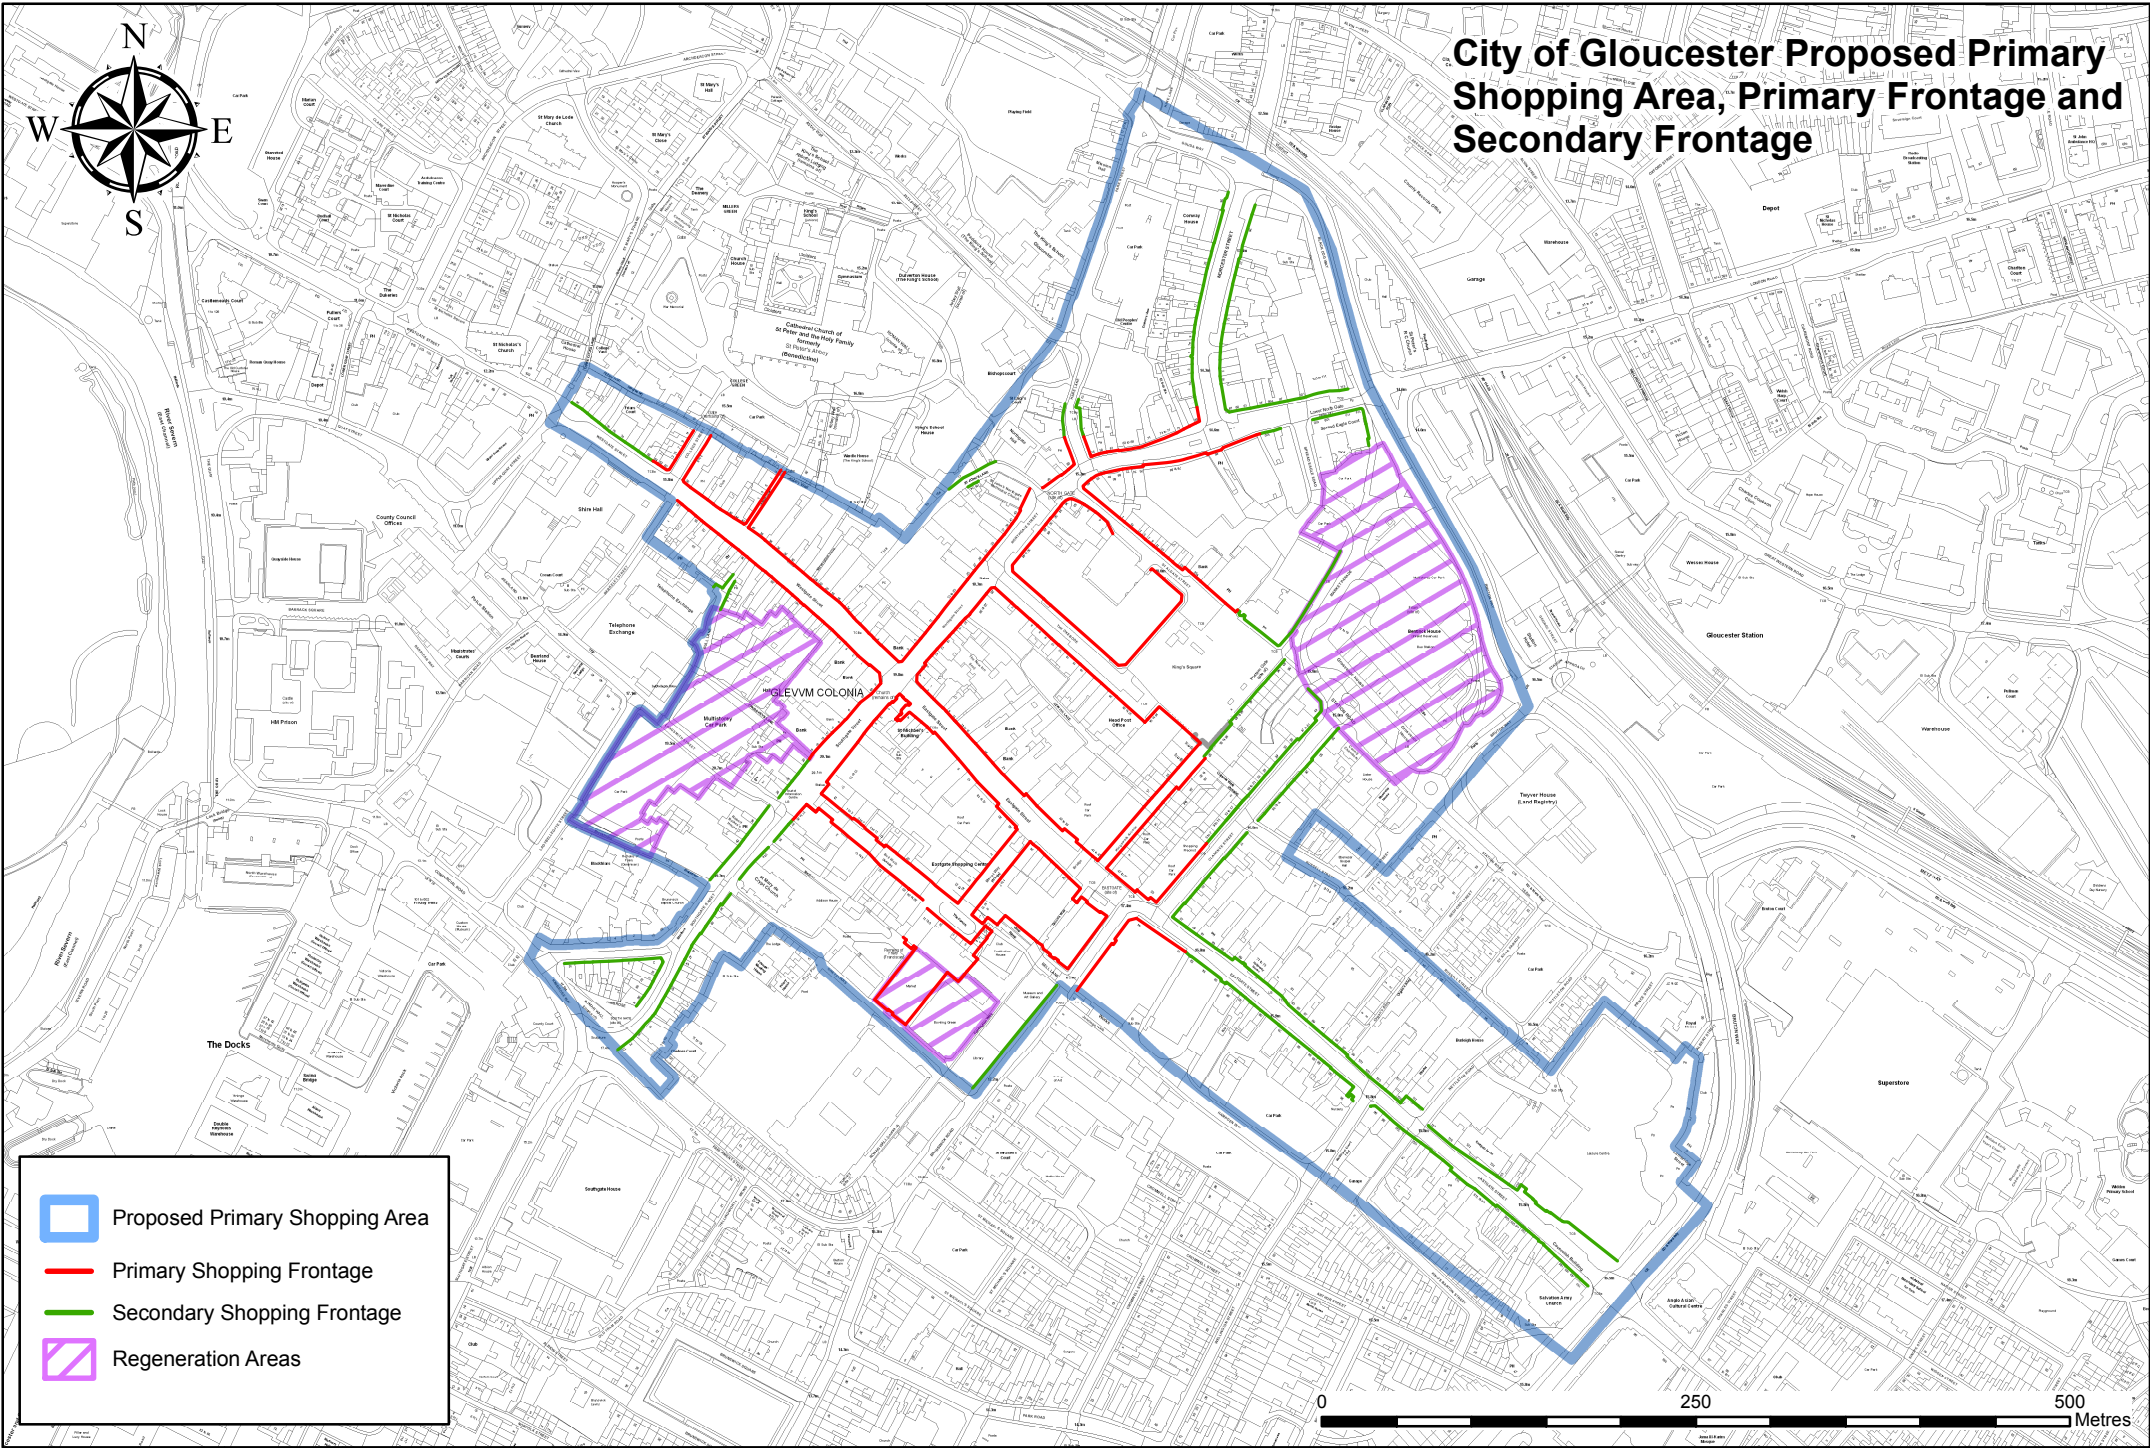

City of Gloucester Proposed Primary Shopping Area, Primary Frontage and Secondary Frontage

This map is reproduced from Ordnance Survey material with the permission of Ordnance Survey on behalf of the Controller of Her Majesty's Stationery Office © Crown copyright. Unauthorized reproduction infringes Crown copyright and may lead to prosecution or civil proceedings. Licence no 100019169. 2016.