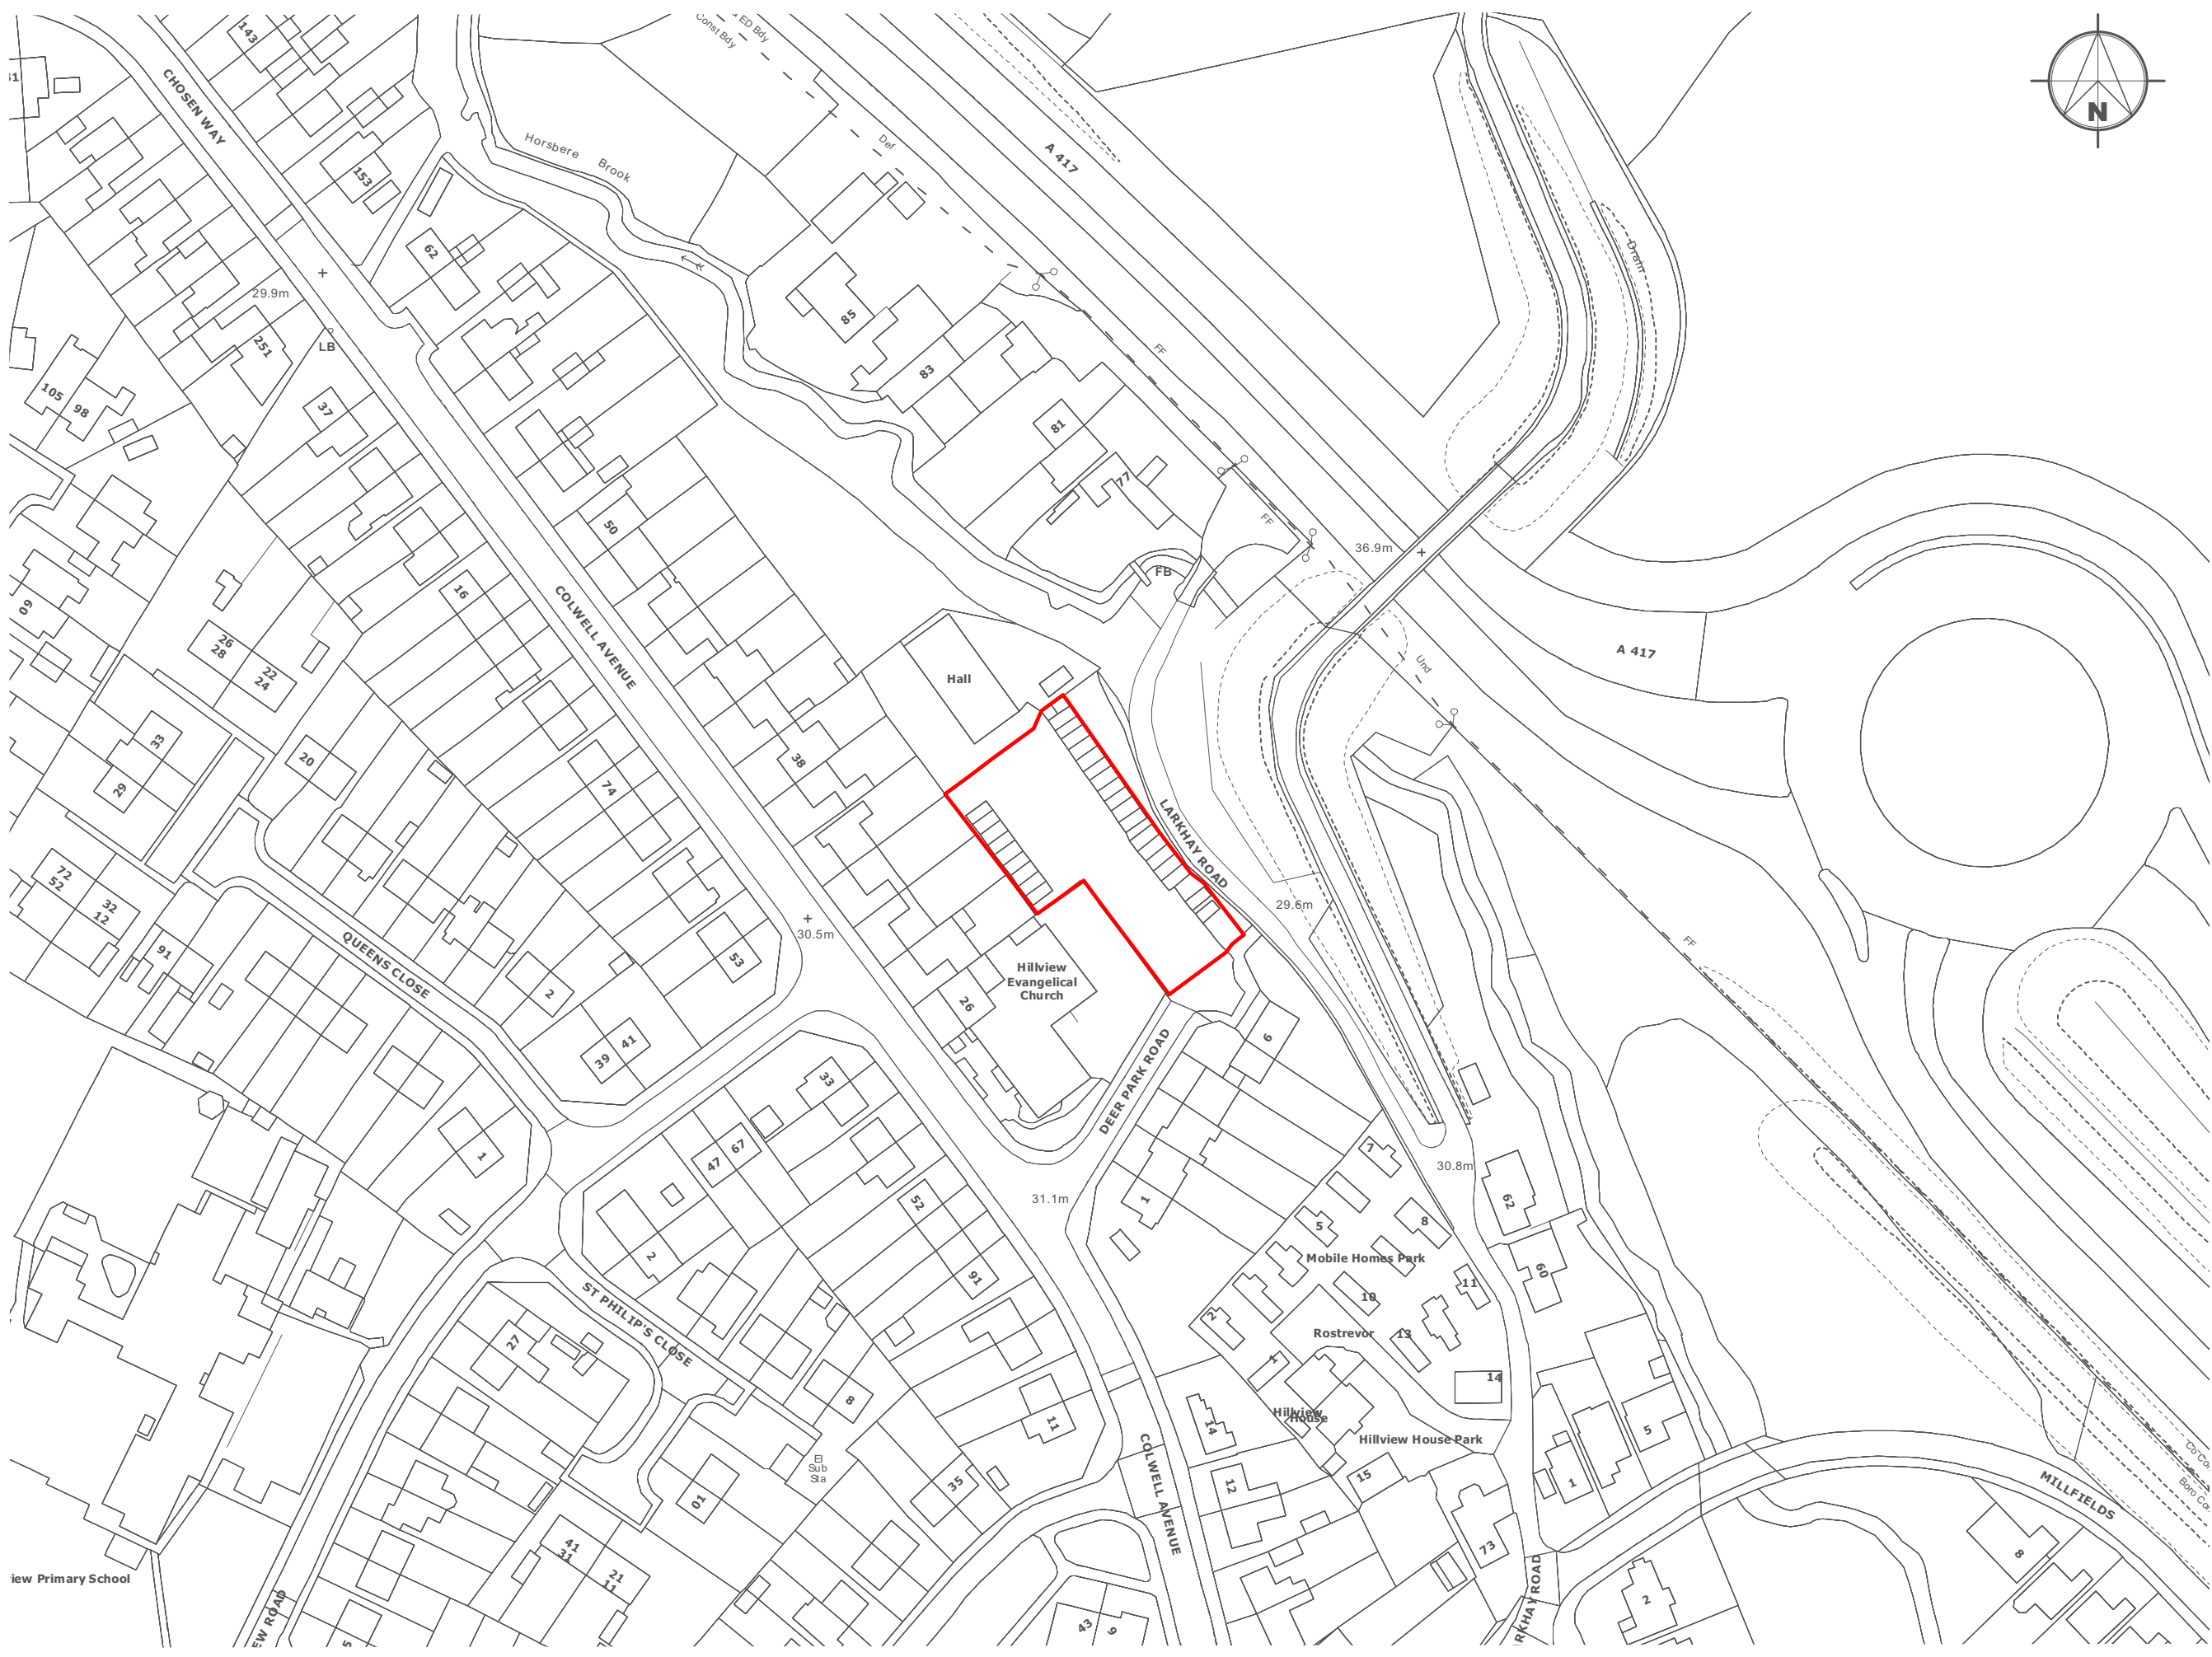

NOTES

REVISIONS

REV: DATE - DRAWN - CHECKED: NOTES
-: 17.10.18 - JLP - CC:
Drawing created.

DRAWING TITLE

Site Location Plan

PROJECT

Colwell Avenue, Hucclecote

CLIENT

Gloucester City Homes

SCALE

1:1250@A3

DATE

Oct 2018

DRAWING NO.

REV

5962-P-01

-

iew Primary School