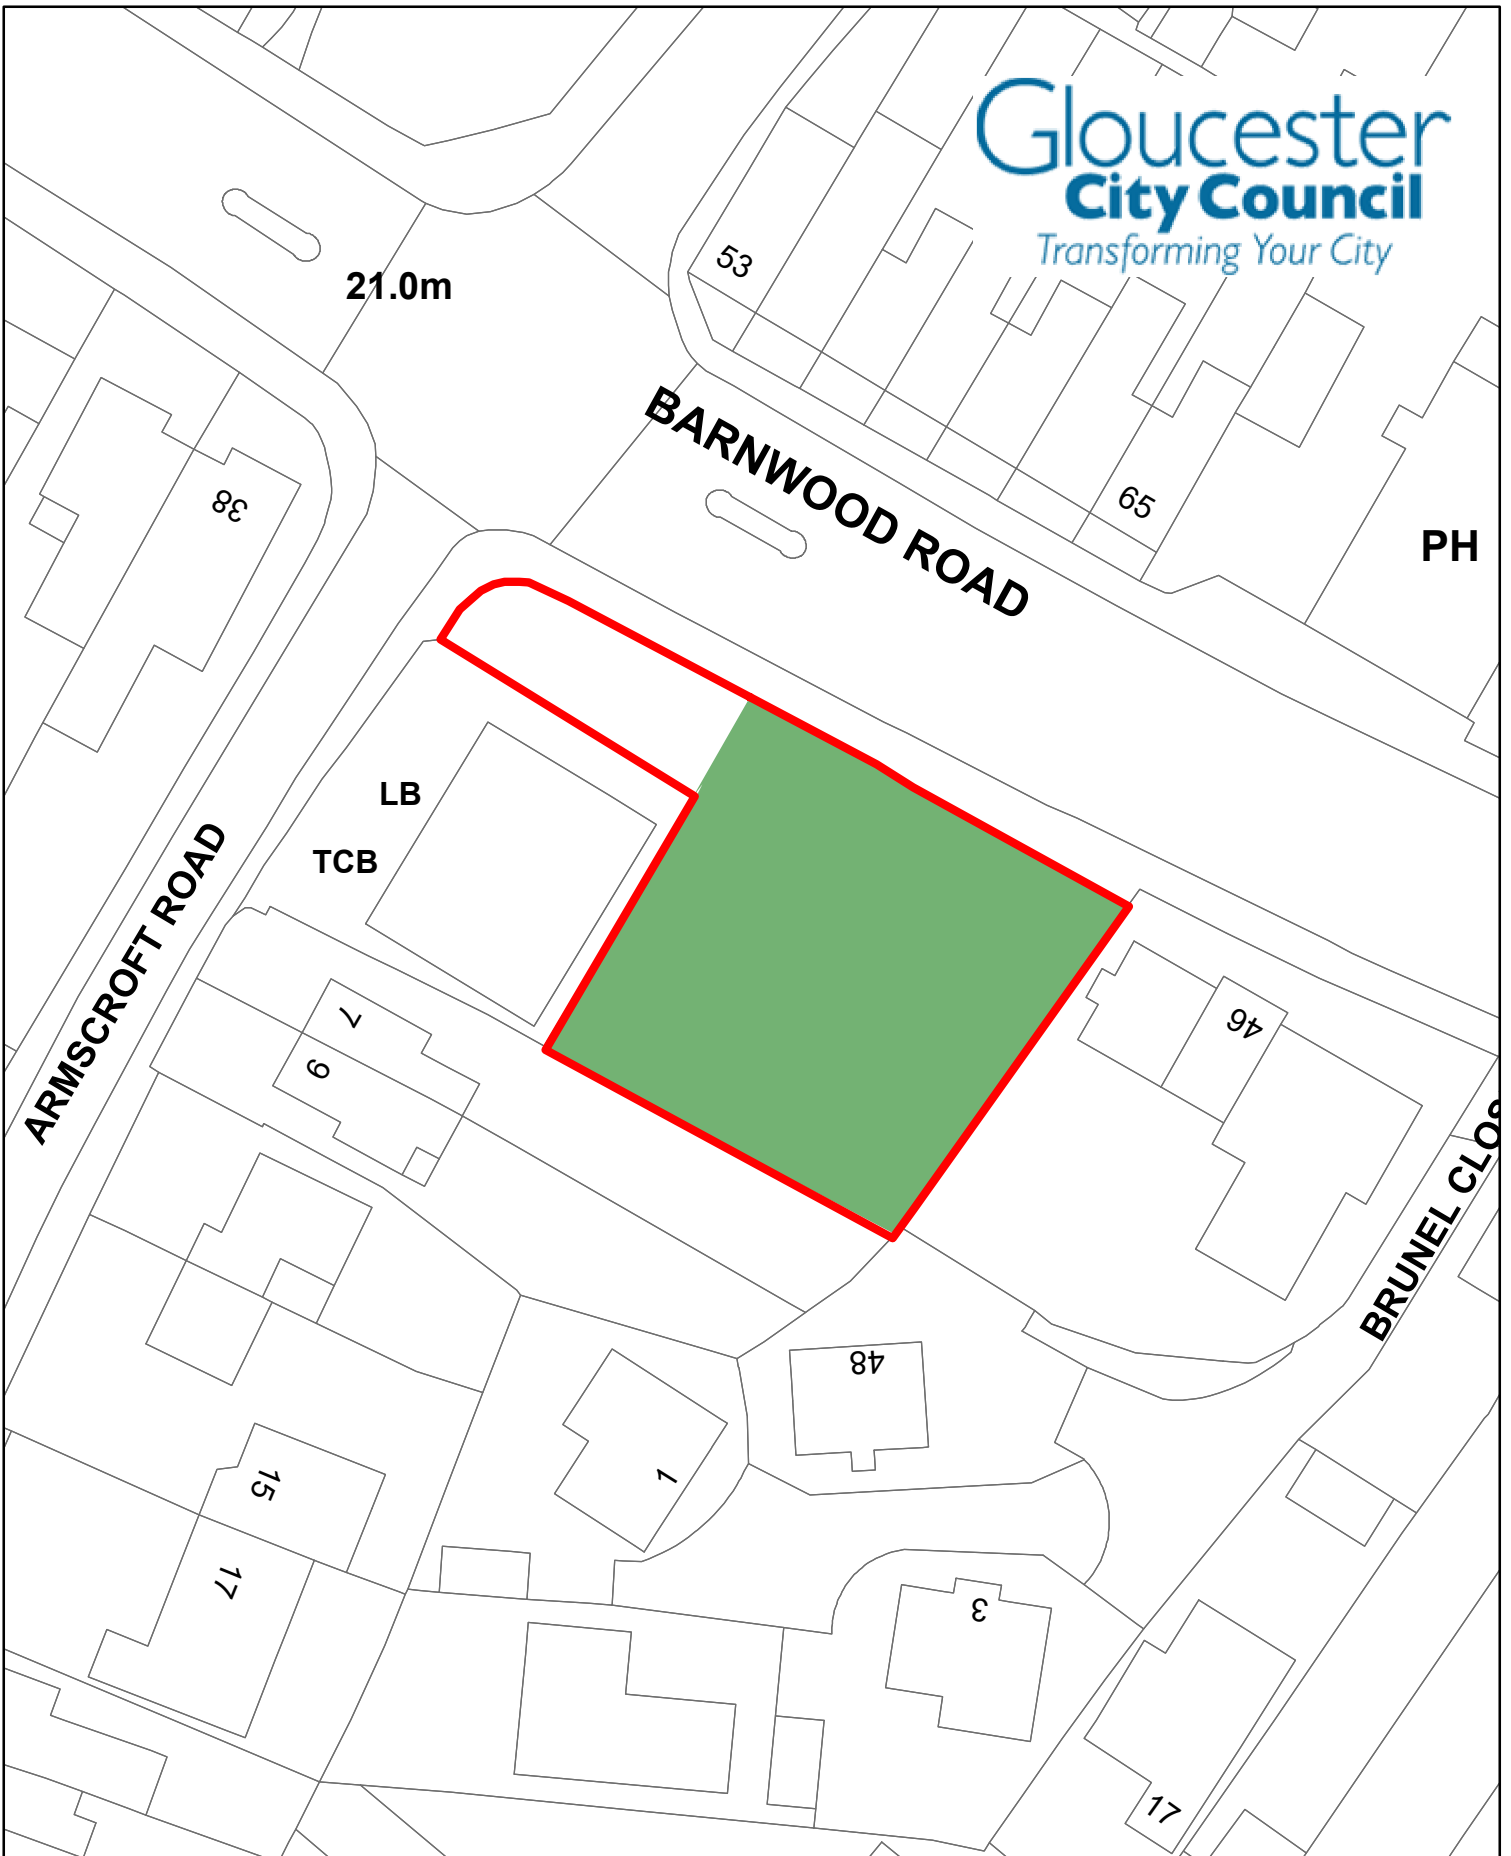

21.0m

BARNWOOD ROAD

PH

ARMSCROFT ROAD

LB
TCB

BRUNEL CLOS

Plan 2

9 4.5 0 9 Meters

This map is reproduced from Ordnance Survey material with the permission of Ordnance Survey on behalf of the controller of Her Majesty's Stationery Office © Crown copyright. Unauthorised reproduction infringes Crown copyright and may lead to prosecution or civil proceedings. Licence no 100019169. 2020