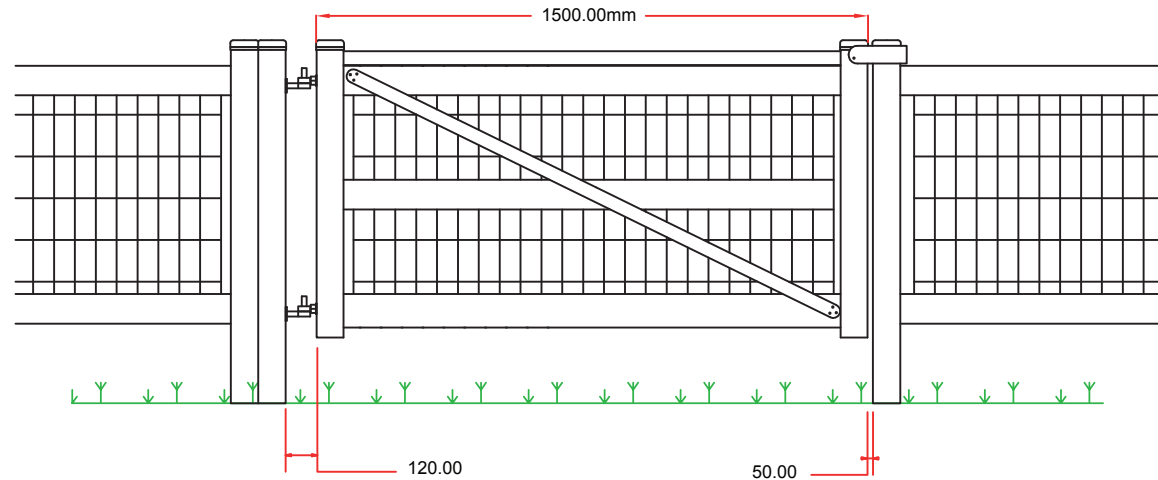

PRODUCT NAME

Crowd barrier gate

Gate heights to suit all fence heights

SIZE
Posts 150 x 100, Rails 108 x 50

PAGE NO.
53

CODE
GCW/3

Sept 20

DURALOCK
PERFORMANCE FENCING

SINGLE 1.5m GATE

DROP BOLTS AND LOOP CATCHES FITTED WITH ALL GATES AS A STANDARD. WITH DIFFERENT CATCHES AVAILABLE AS REQUIRED.

PAIR 2.0m GATES