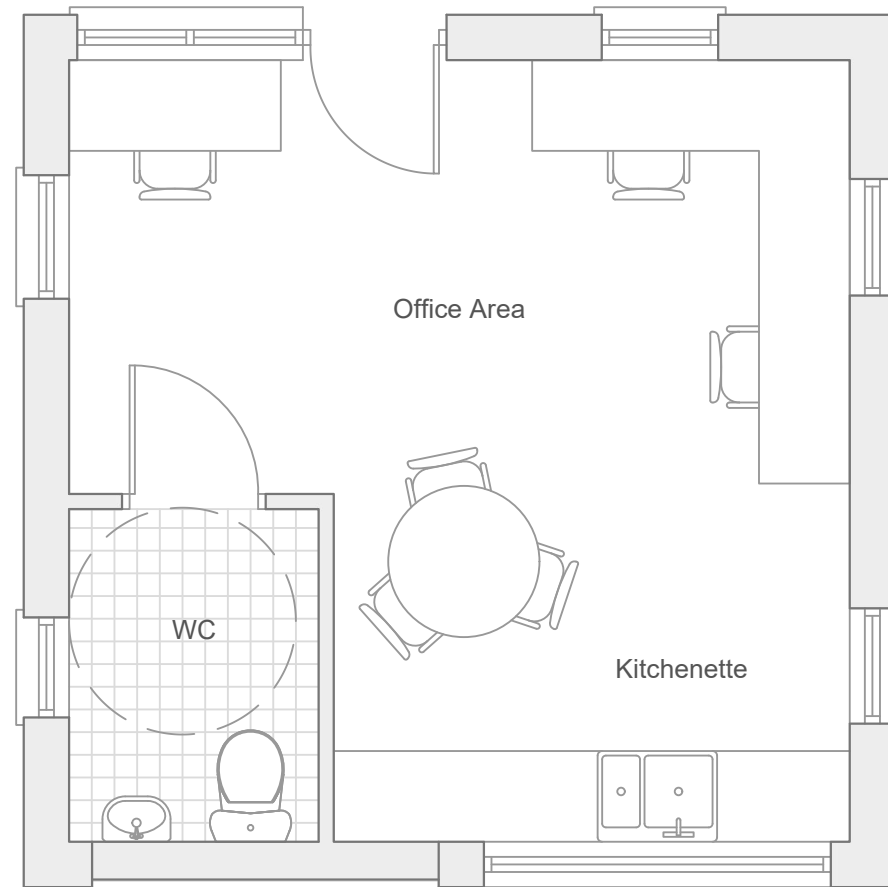

Proposed Front Elevation

Proposed Side Elevation

Proposed Rear Elevation

Proposed Side Elevation

Planning

7 Denmark Road

Existing Plan and Elevations

Date: Oct 22

1/50 & 1/100 @ A4

Drawing No: 757/04

Rev