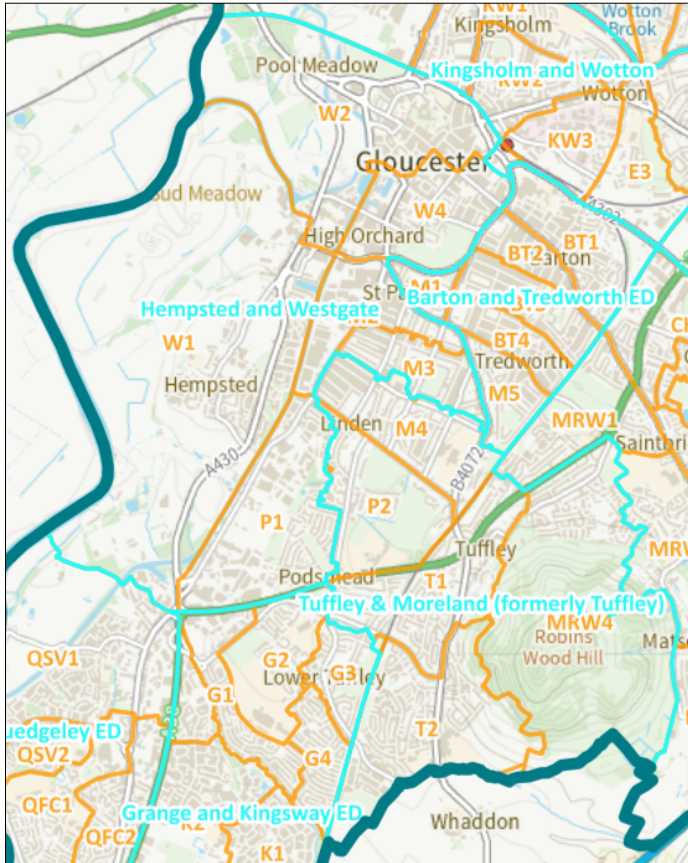

Proposal resulting from changes to Hempsted and Westgate Division and Tuffley and Moreland Division Boundaries

Current Boundaries

Hempsted and Westgate Division:

- M2
- M3
- P1
- W1
- W2
- W4

Tuffley Division:

- M4
- MRW4
- P2
- T1
- T2

Proposed Boundaries

Hempsted and Westgate Division:

- P1
- **P2**
- W1
- W2
- W4

Tuffley and Moreland Division:

- **M2**
- **M3**
- M4
- T1
- T2

PROPOSAL

That P1 and P2 are merged as they are now in the same division and electors already vote at the same polling station.