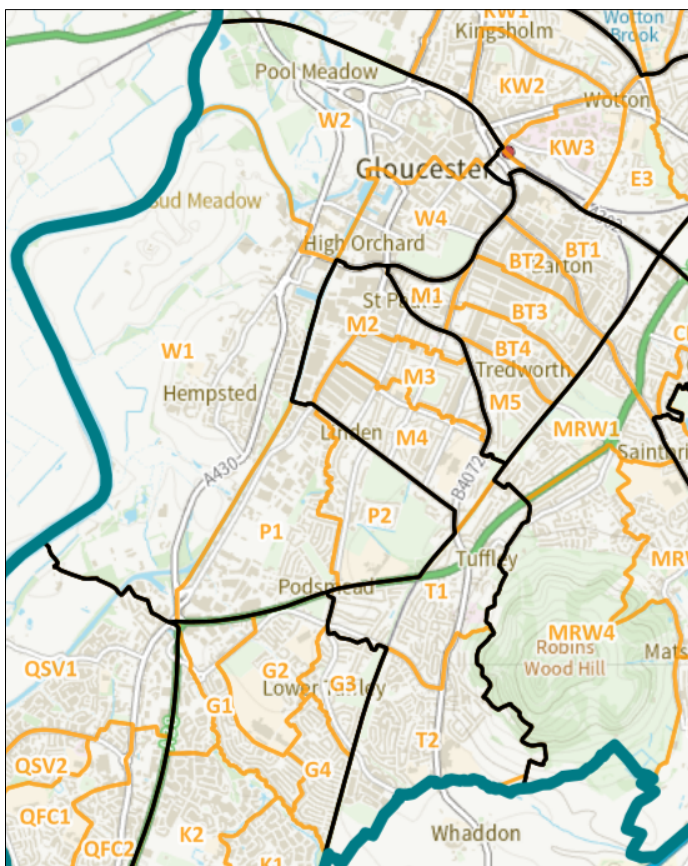

Proposal resulting from changes to Hempsted and Westgate Division and Tuffley and Moreland Division Boundaries

Current Boundaries

Hempsted and Westgate Division:

- M2
- M3
- P1
- W1
- W2
- W4

Tuffley Division:

- M4
- MRW4
- P2
- T1
- T2

Proposed Boundaries

Hempsted and Westgate Division:

- P1
- **P2**
- W1
- W2
- W4

Tuffley and Moreland Division:

- **M2**
- **M3**
- M4
- T1
- T2

PROPOSAL

That P1 and P2 are merged as they are now in the same division and electors already vote at the same polling station.